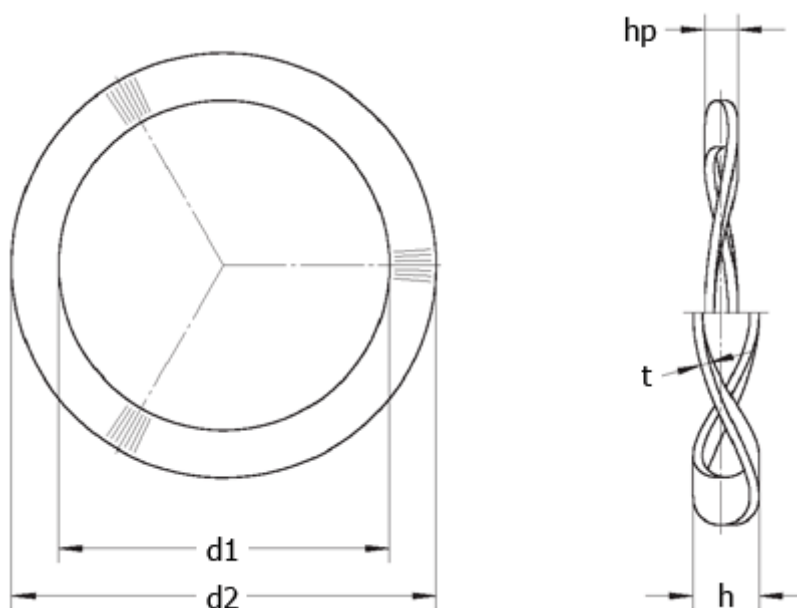

Article number: 22013512

Description: Wave washer L&M 89x79x0,6 K2
for bearing : 6011, 6210, 6308, 6406, 16011

Measures

$d1$ = 78.30

$d2$ = 88.00

F (N) at hp = 600.0

For bearing = 6011, 6210, 6308, 6406, 16011

h = 3.9

hp = 1.65

t = 0.60

Waves = 6

Weight (kg) / 100 pcs = 0.626